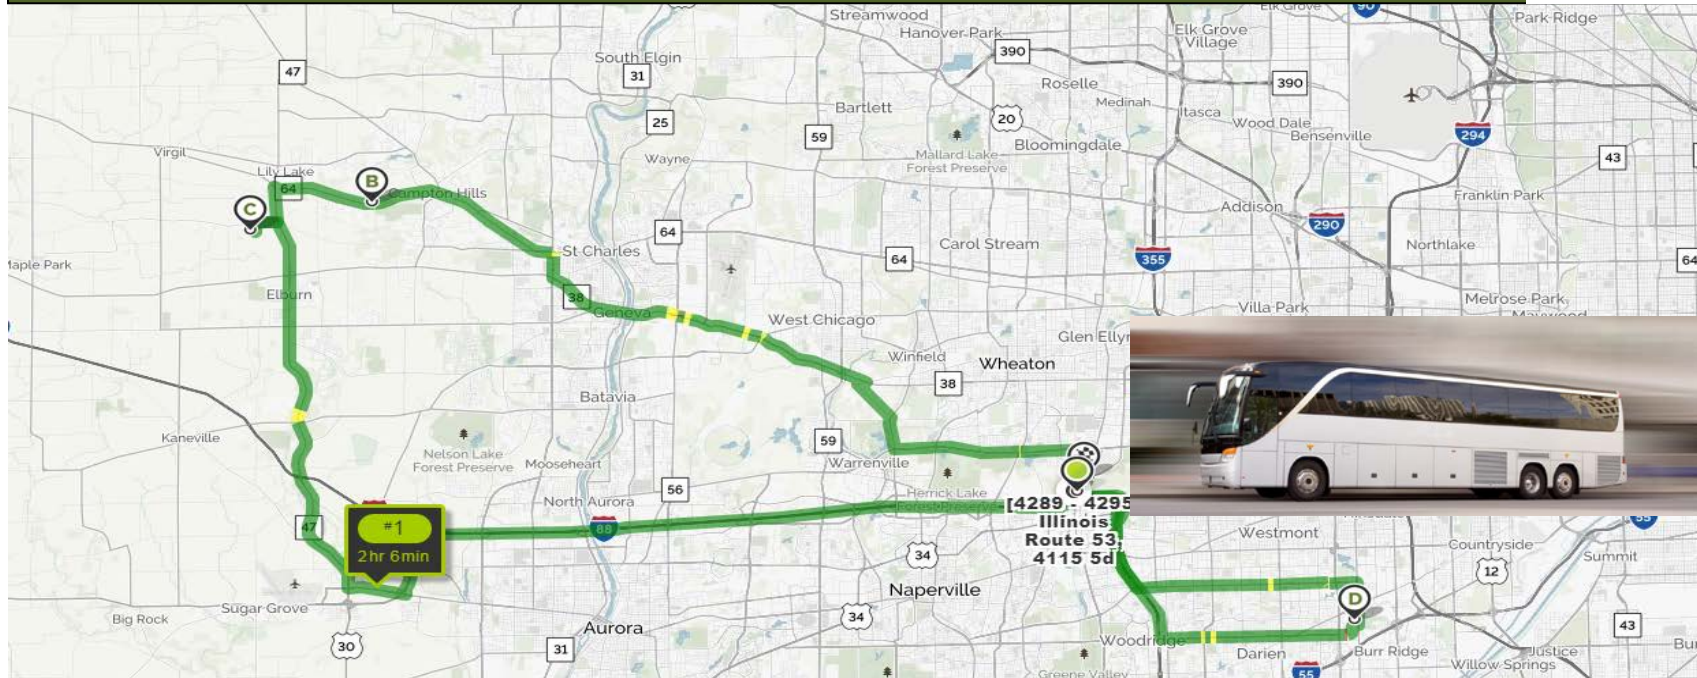

CRTI Nursery Tour - Community Tree Network

July 17, 2018 8:00 am – 2:30 pm

Join your fellow forestry colleagues on a tour of three nurseries.

8:00 am meet at The Morton Arboretum Visitor's Center parking lot to board the bus (4100 IL Route 53, Lisle).

Visit three nurseries and learn about their unique production practices and tour their fields

We will visit: Wasco Nursery in St. Charles
 Doty Nursery in Maple Park
 Hinsdale Nursery in Willow Brook

Lunch will be provided

2:30 pm back to The Morton Arboretum

Registration is \$5 (collected at the door) and space is limited. Register at: <https://goo.gl/forms/qog5oPW7IKr4YbQ13>